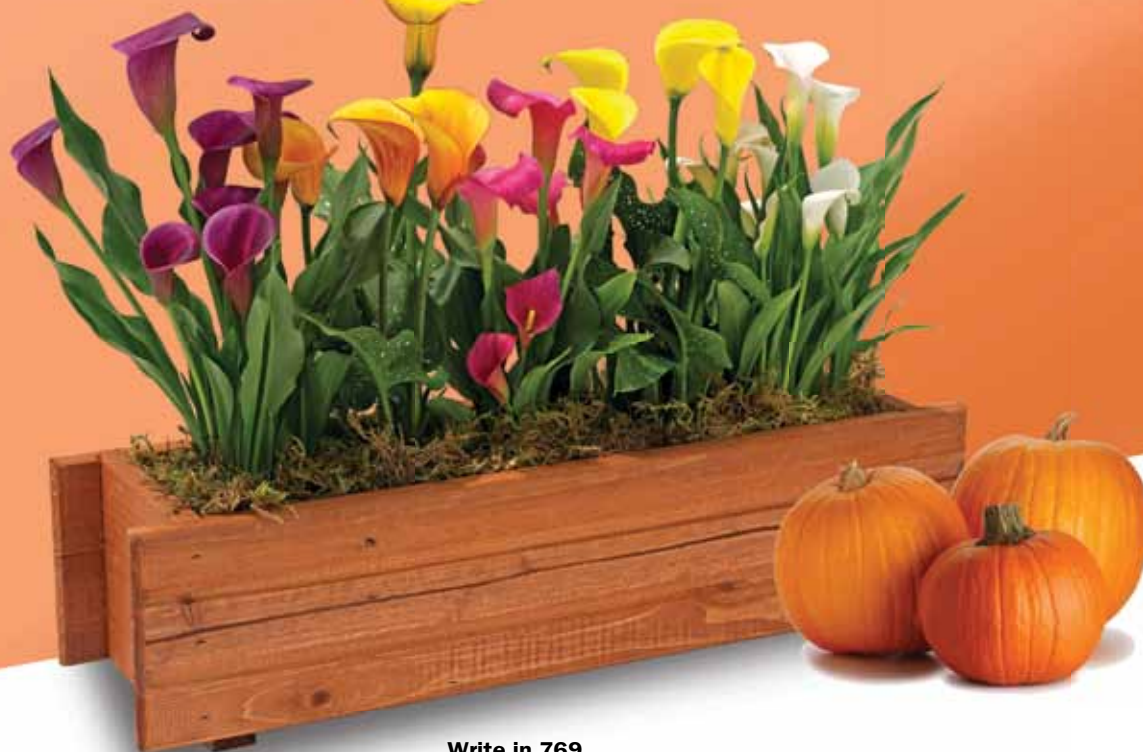

Write in 769

Callaifornia Callas®

sales@goldenstatebulb.com (831)728-0500 www.goldenstatebulb.com

**GOLDEN STATE
BULB GROWERS**